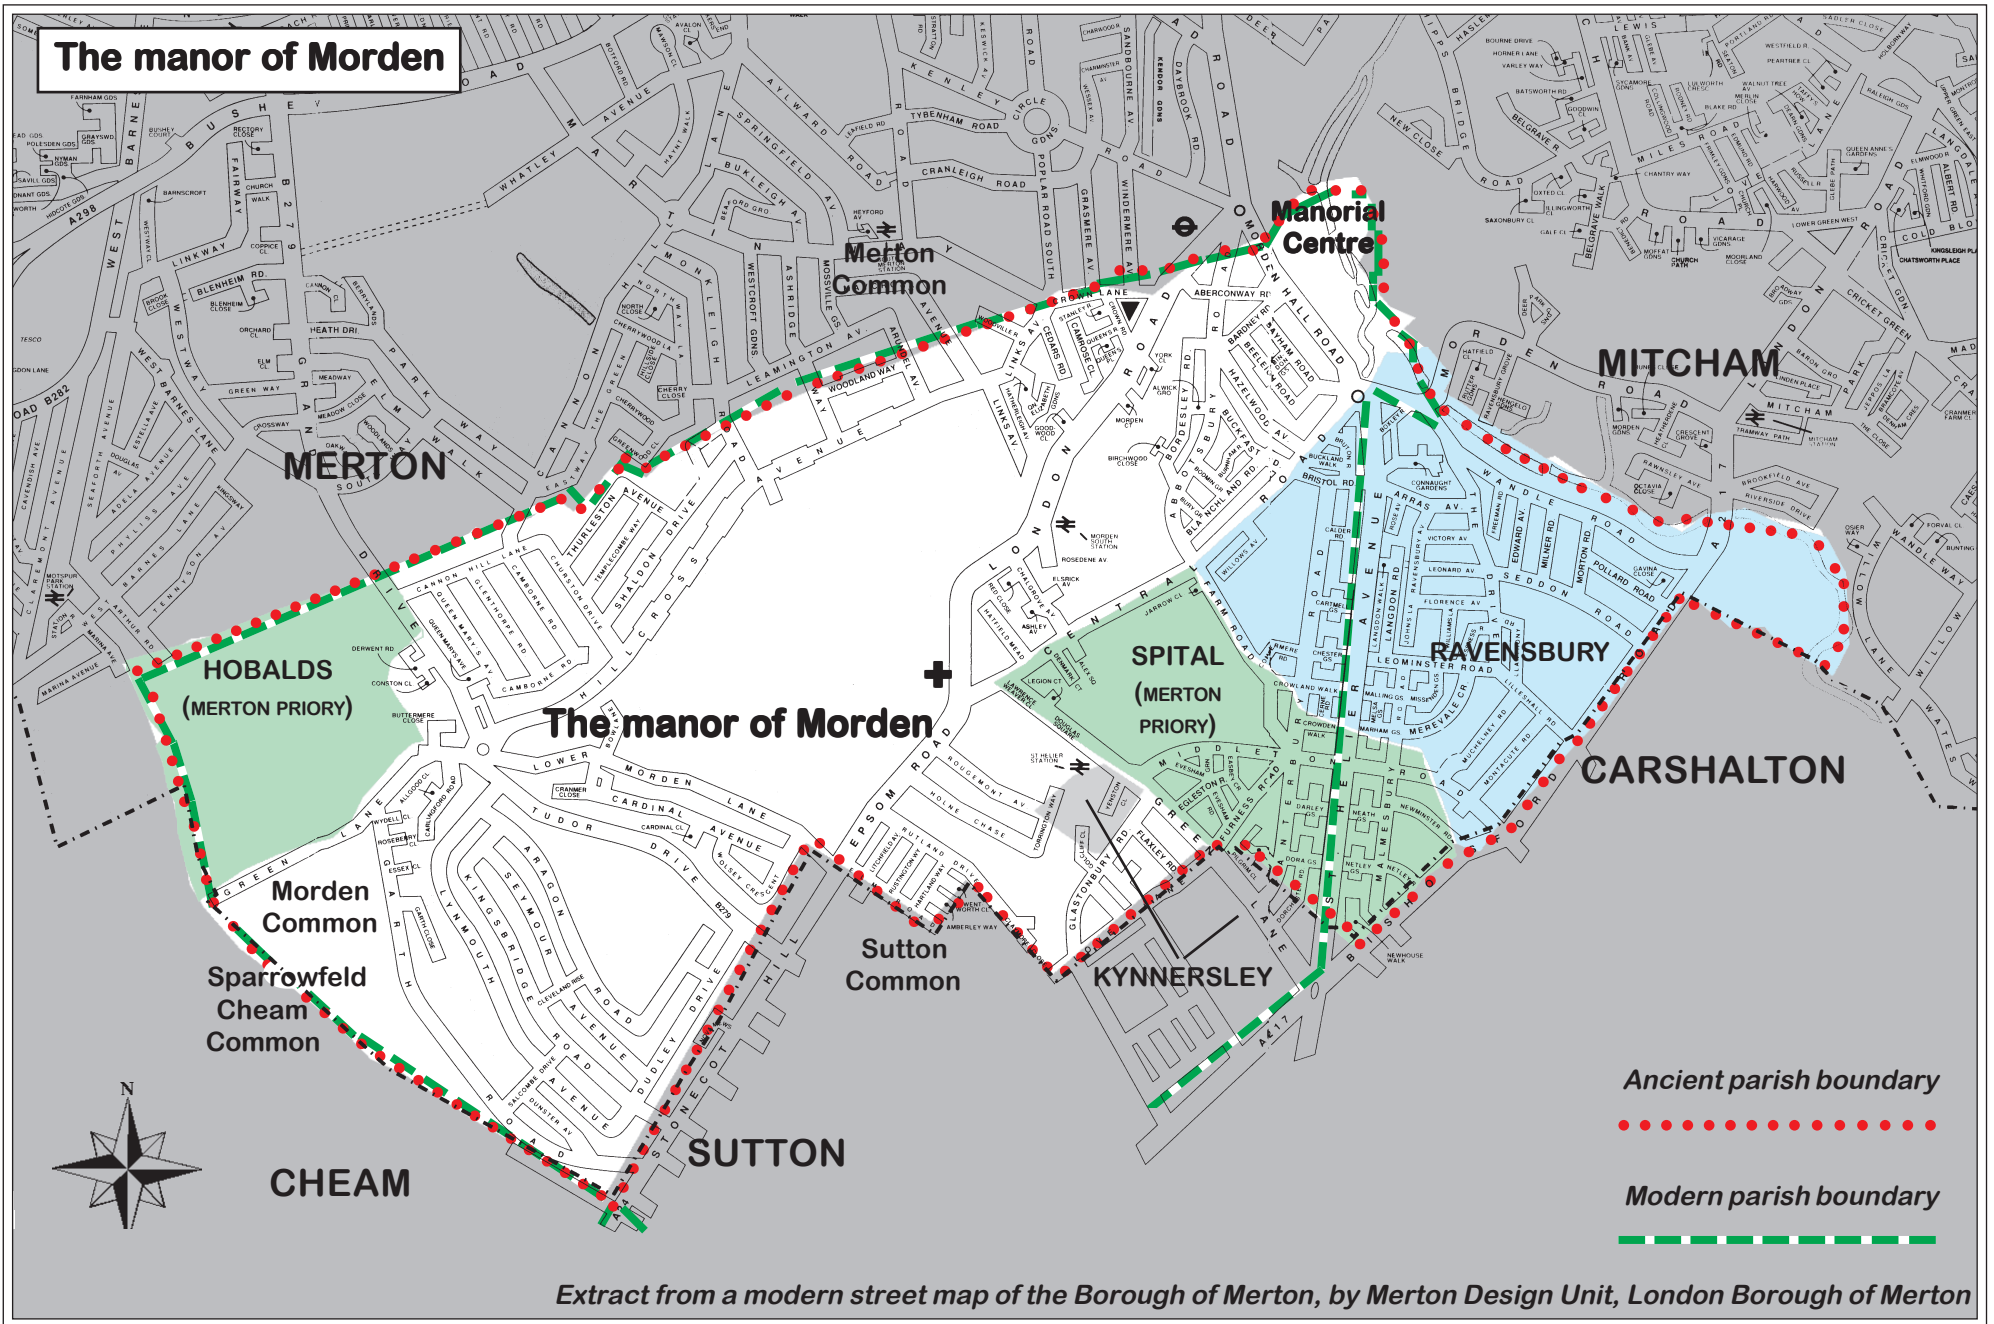

# The manor of Morden

Ancient parish boundary  
.....  
Modern parish boundary  
- - - - -

Extract from a modern street map of the Borough of Merton, by Merton Design Unit, London Borough of Merton